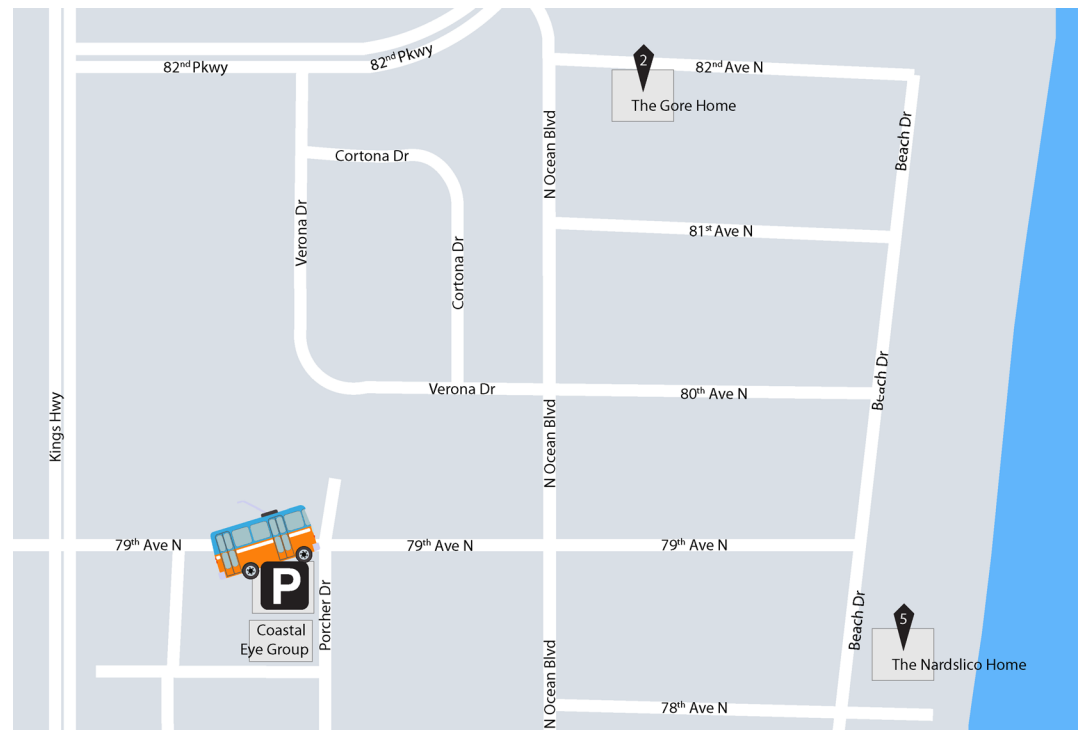

ATTENTION: TOUR OF HOMES TICKET HOLDERS

Due to parking restrictions along Ocean Boulevard, the Art Museum is providing a free shuttle service and parking for Tour homes #1, #2 and #5. We ask that all visitors to these three homes park in the designated lots marked on the map below, where they will board a Museum shuttle service to transport them to and from the homes.

Parking/Shuttle service for: #1 | The Conner Home

Where to Park for Shuttle: Sea Captain's lower level parking lot, located at 31st Ave N and Ocean Blvd.

Directions: Use entrance on 31st Ave N. Look for "Sea Captain's and Jamaica Inn" parking sign. Home Tour volunteer will direct you where to park.

Parking/Shuttle service for: #2 | The Gore Home; #5 | The Nardslico Home

Where to Park for Shuttle: Coastal Eye Group's parking lot (east end of parking lot), located at 79th Ave N and Porcher Dr.

Directions: Use entrance on 79th Ave N. Home Tour volunteer will direct you where to park. Shuttle will loop to both homes and return to parking lot.

Tour homes #3, #4 and #6 will have street parking available.