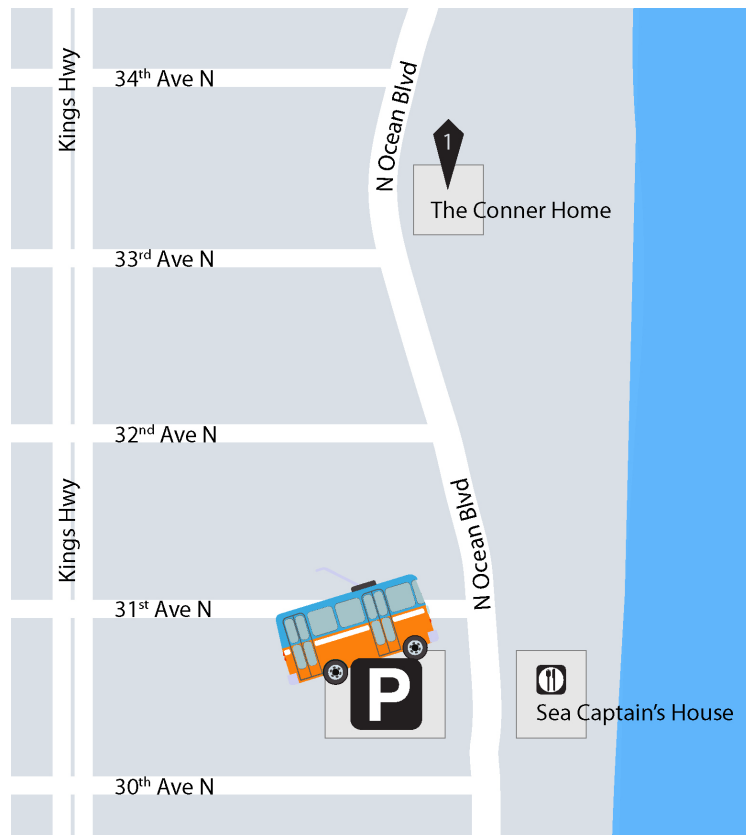

ATTENTION: TOUR OF HOMES TICKET HOLDERS

Due to parking restrictions along Ocean Boulevard, the Art Museum is providing a free shuttle service and parking for Tour homes #1, #2 and #5. We ask that all visitors to these three homes park in the designated lots marked on the map below, where they will board a Museum shuttle service to transport them to and from the homes.

Parking/Shuttle service for: #1 | The Conner Home

Where to Park for Shuttle: Sea Captain's lower level parking lot, located at 31st Ave N and Ocean Blvd.

Directions: Use entrance on 31st Ave N. Look for "Sea Captain's and Jamaica Inn" parking sign. Home Tour volunteer will direct you where to park.

Parking/Shuttle service for: #2 | The Gore Home; #5 | The Nardslico Home

Where to Park for Shuttle: Coastal Eye Group's parking lot (east end of parking lot), located at 79th Ave N and Porcher Dr.

Directions: Use entrance on 79th Ave N. Home Tour volunteer will direct you where to park. Shuttle will loop to both homes and return to parking lot.

Tour homes #3, #4 and #6 will have street parking available.